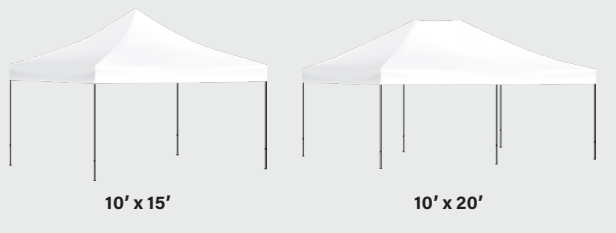

Premium Tent Specs

5 Adjustable Heights

Total Height	Head Clearance
126.75"	70.75"
129.875"	73.875"
133"	77"
136.125"	80.125"
139.25"	83.25"

Contact us for specs on **standard tent** dimensions and height adjustments.

Easy-to-assemble **Canopy Tents** feature professional grade 600 denier polyester tops. Premium anodized aluminum frame with 1.75" hexagon legs shown.

A **10' x 10' Canopy Tent** is shown above. Larger tent sizes are available: